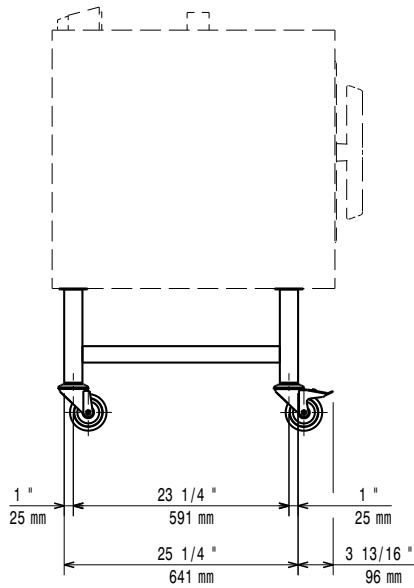

Cooking accessories
Riser on wheels for stacked oven

ITEM # _____

MODEL # _____

NAME # _____

SIS # _____

AIA # _____

922635 (RIWEST611)

Riser on wheels for stacked
2x6 GN 1/1 ovens, height
250mm

922634 (RIWEST621)

Riser on wheels for stacked
2x6 GN 2/1 ovens, height
250mm

Main Features

- Ideal for easy cleaning and to raise bottom oven for easier operations

APPROVAL: _____

Front

Side

Top

Key Information:**External dimensions,****Width:**

922635 (RIWEST611)	835 mm
922634 (RIWEST621)	1058 mm

External dimensions,**Depth:**

922635 (RIWEST611)	675 mm
922634 (RIWEST621)	871 mm

External dimensions,**Height:**

390 mm

Net weight:

922635 (RIWEST611)	19 kg
922634 (RIWEST621)	21.3 kg

Shipping weight:

922635 (RIWEST611)	12.22 kg
922634 (RIWEST621)	15.75 kg