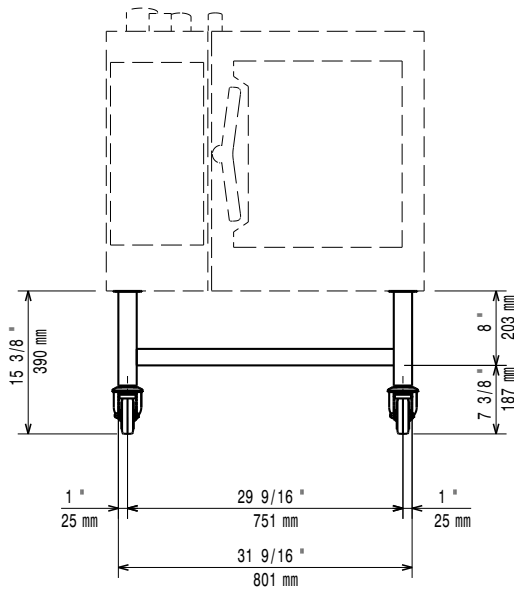

Cooking accessories
Riser on wheels for stacked oven

ITEM # _____

MODEL # _____

NAME # _____

SIS # _____

AIA # _____

922635 (RIWEST611)

Riser on wheels for stacked
2x6 GN 1/1 ovens, height
250mm

922634 (RIWEST621)

Riser on wheels for stacked
2x6 GN 2/1 ovens, height
250mm

Main Features

- Ideal for easy cleaning and to raise bottom oven for easier operations

APPROVAL: _____

Front

Side

Top

Key Information:**External dimensions,****Width:**

922635 (RIWEST611)	835 mm
922634 (RIWEST621)	1058 mm

External dimensions,**Depth:**

922635 (RIWEST611)	675 mm
922634 (RIWEST621)	871 mm

External dimensions,**Height:**

390 mm

Net weight:

922635 (RIWEST611)	19 kg
922634 (RIWEST621)	21.3 kg

Shipping weight:

922635 (RIWEST611)	12.22 kg
922634 (RIWEST621)	15.75 kg